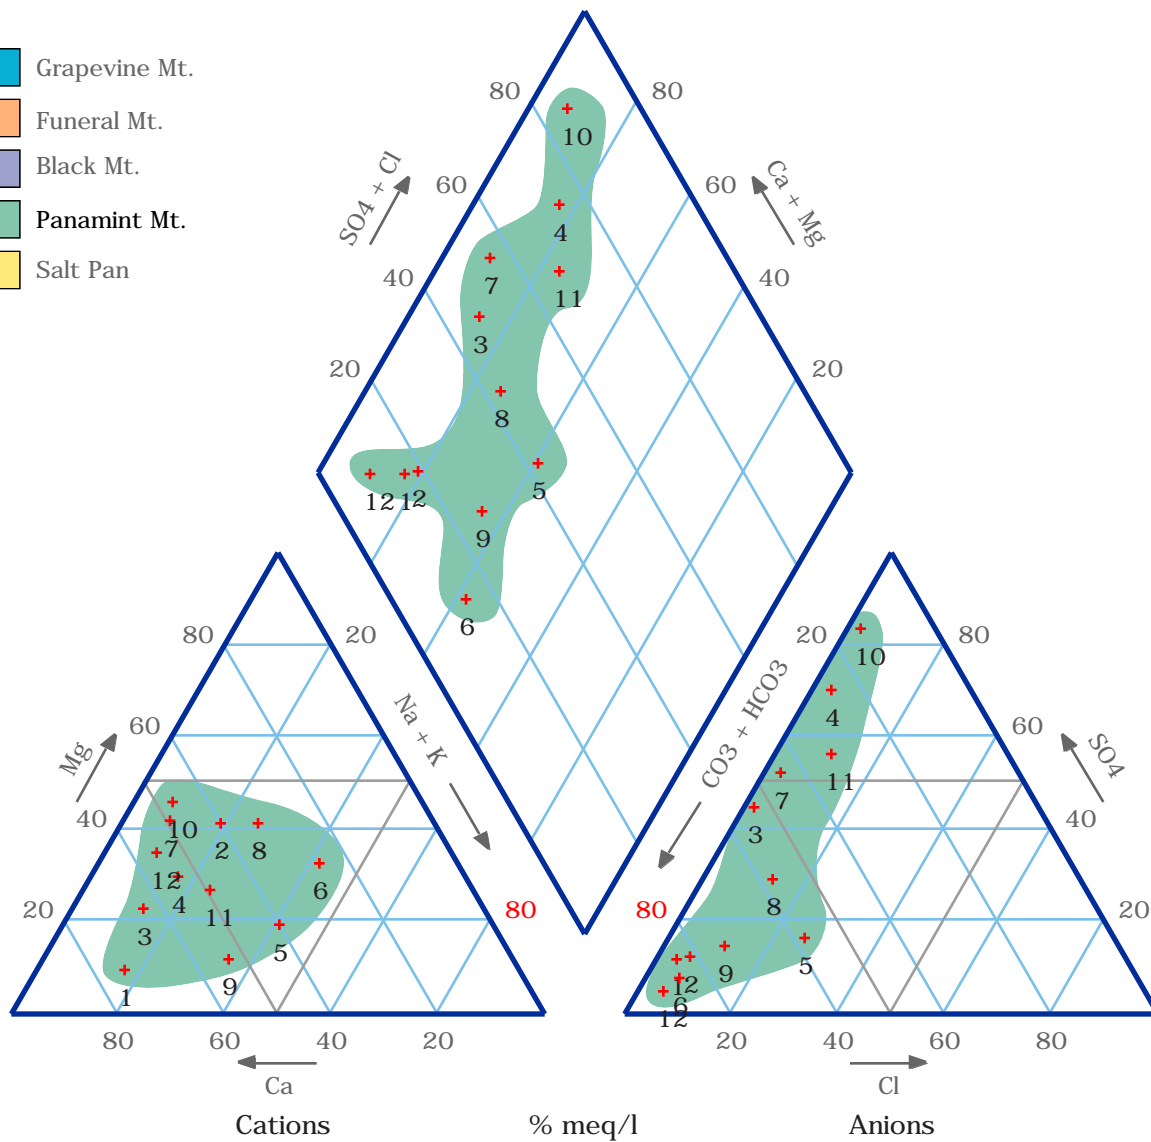

- Grapevine Mt.
- Funeral Mt.
- Black Mt.
- Panamint Mt.
- Salt Pan

No.	TDS	Sample
1	184	Thorndike Spring
2	541	Johnnie Shoshone Sp.
3	370	Hummingbird Spring
4	889	Wildrose Spring
5	570	Suprize Canyon Creek
6	658	Burns #1 Spring
7	578	Lime Kiln Spring
8	1047	Upper Emigrant Spring
9	383	Anvil Spring
10	1144	Dripping Spring
11	474	Warm Spring
12	294	Jaybird Spring-USGS