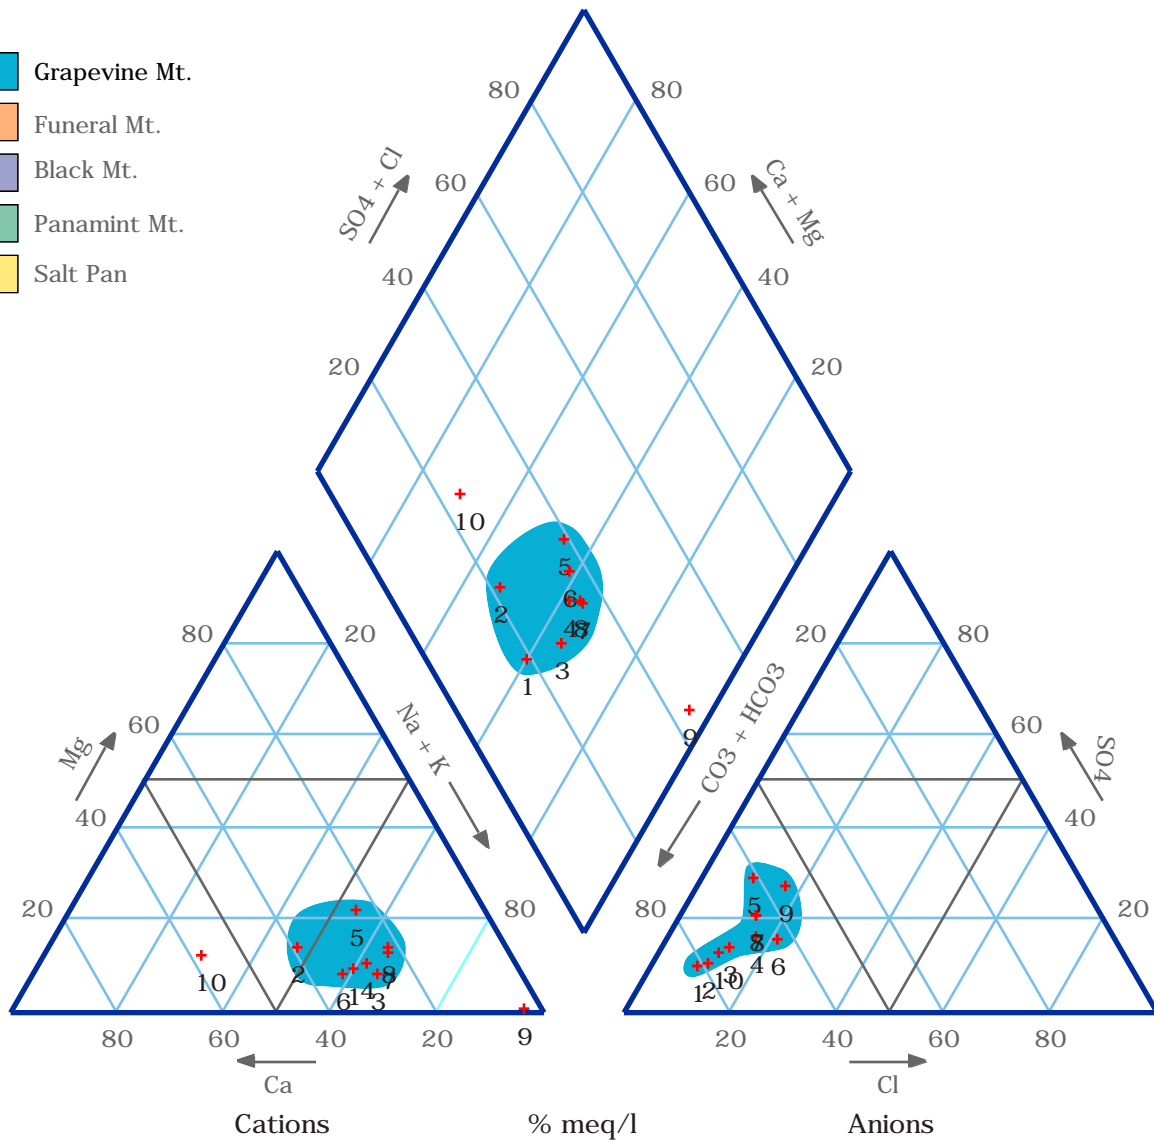

- Grapevine Mt.
- Funeral Mt.
- Black Mt.
- Panamint Mt.
- Salt Pan

No.	TDS	Sample
1	228	Strozzi Ranch Spring
2	203	Cordwood Spring
3	295	Little Willow Spring
4	198	Knoll Spring
5	716	Klare Spring-USGS
6	309	Woodcamp Spring
7	895	Grapevine Ranch #1-USGS
8	945	Grapevine Ranch-#3-USGS
9	585	Stainger Spring-USGS
10	187	Daylight Spring-USGS